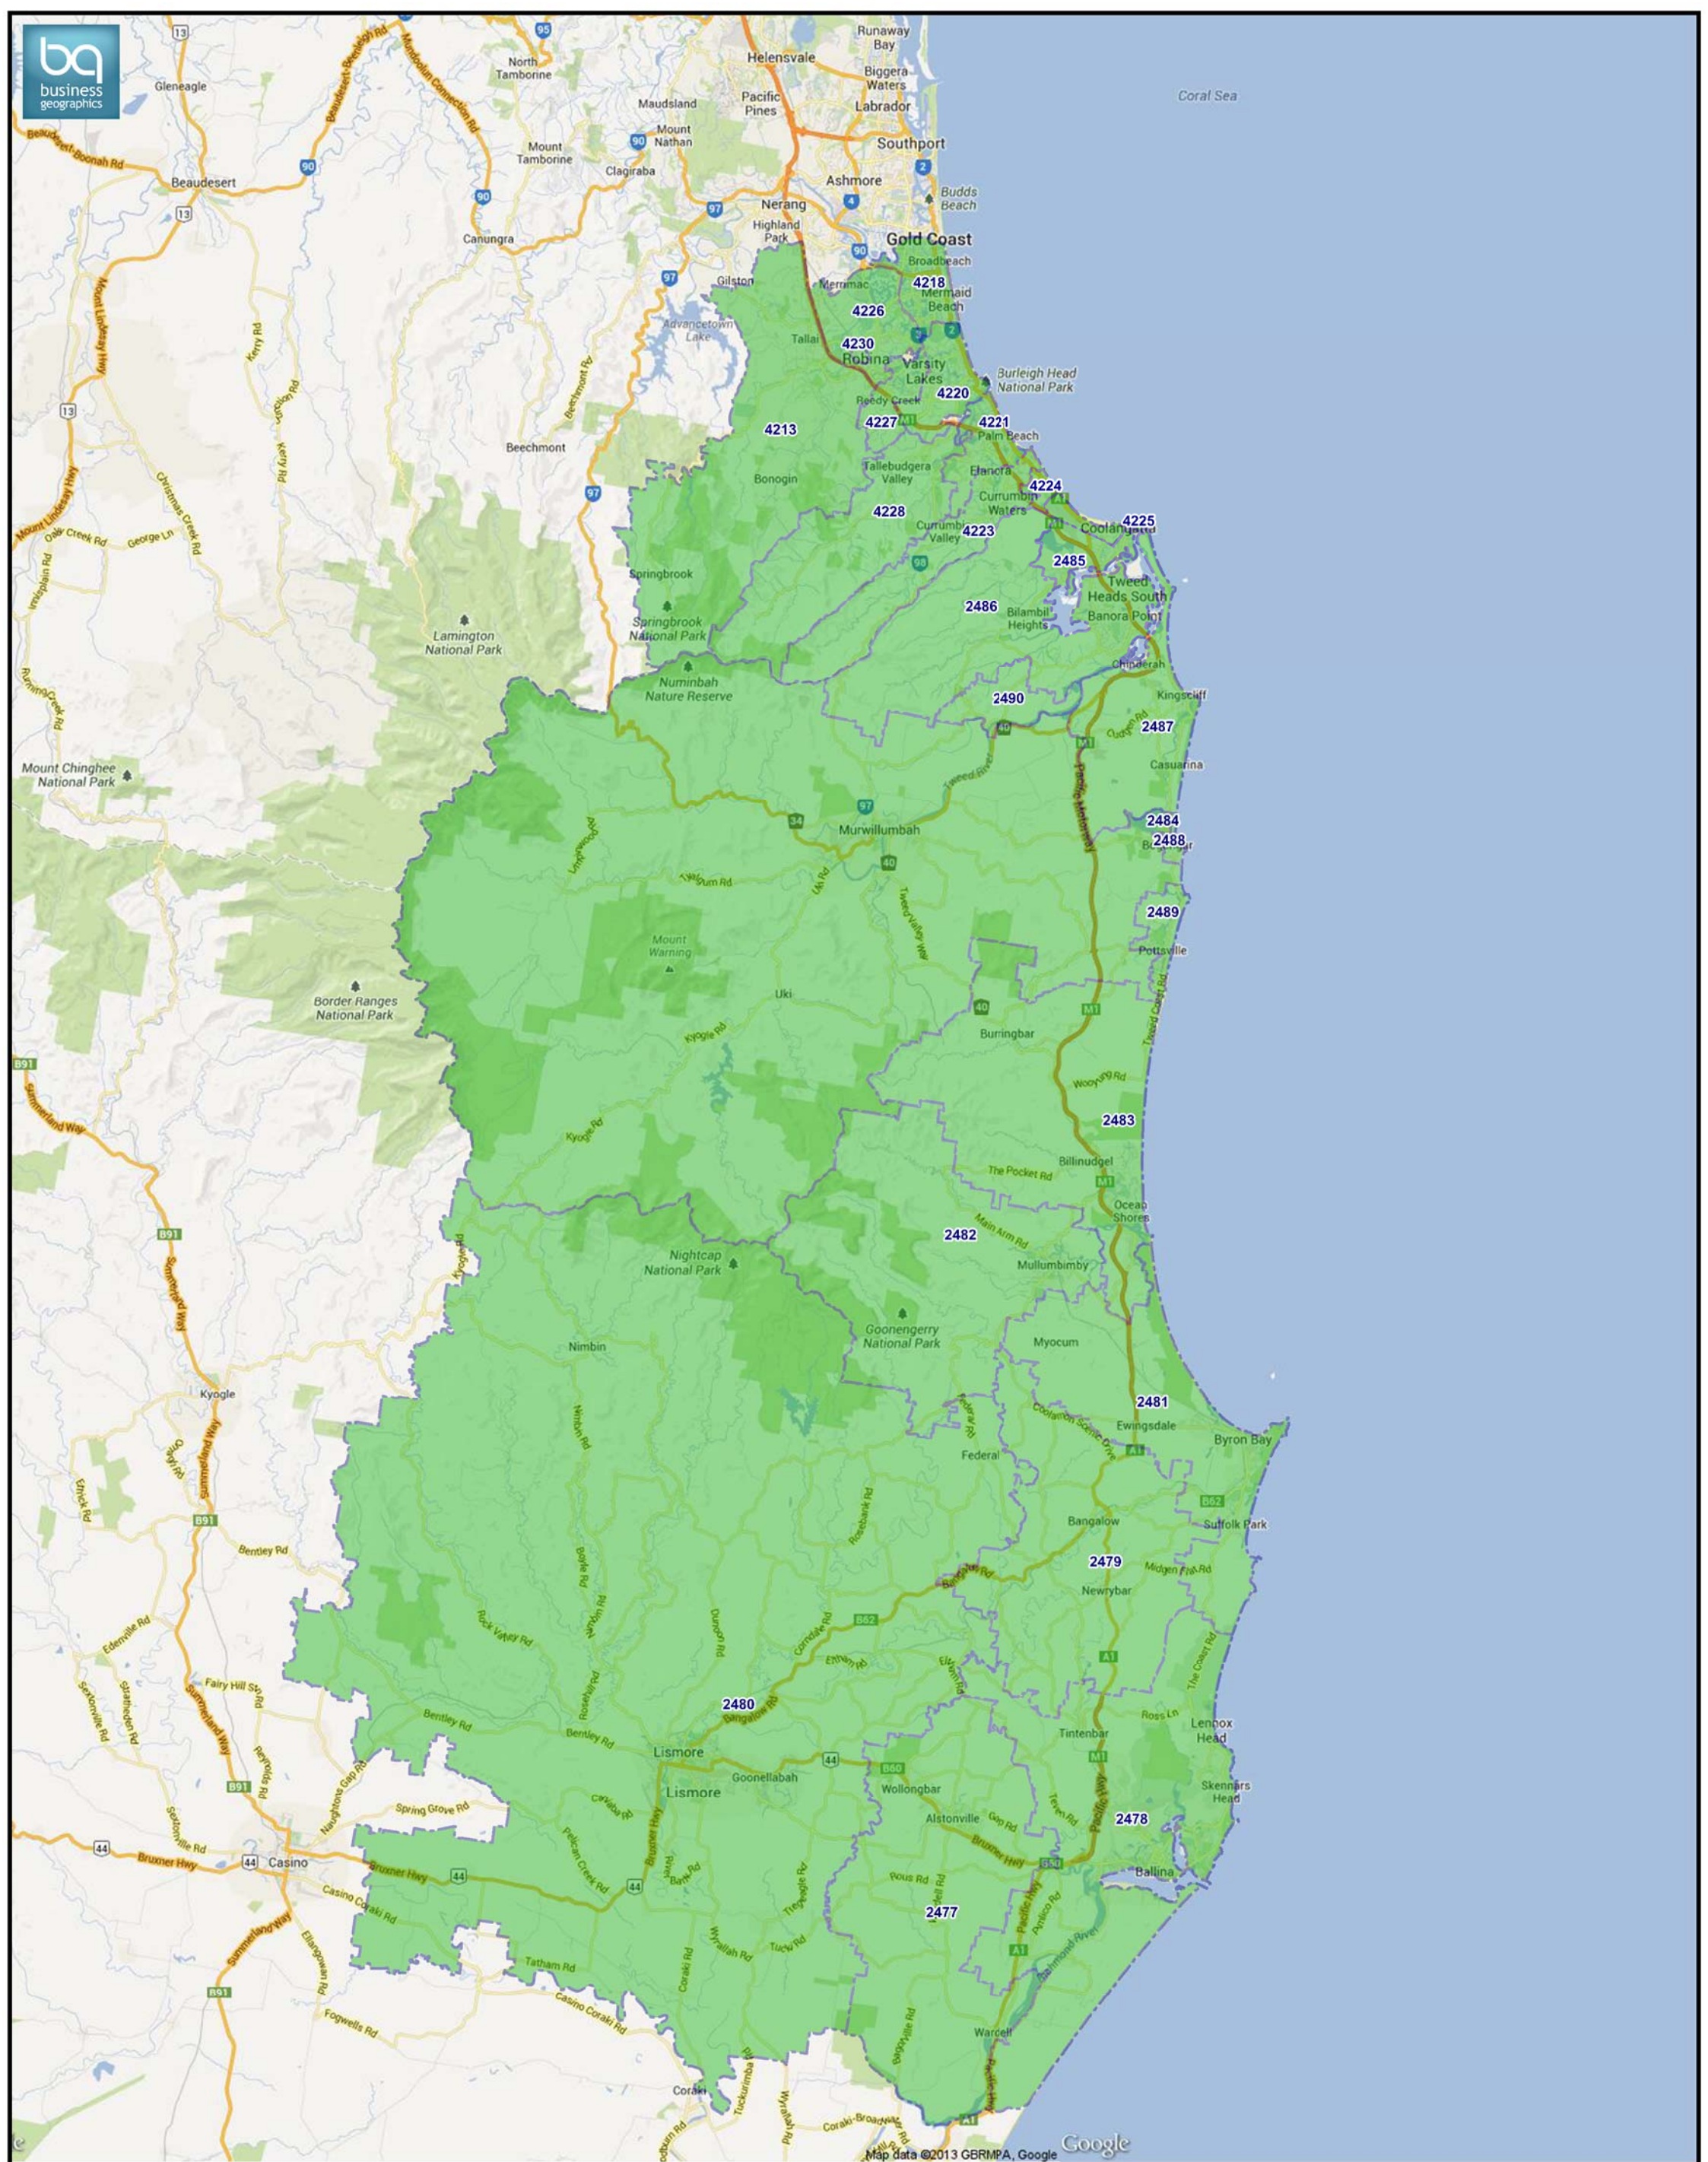

# GOLD COAST NORTH

# GOLD COAST SOUTH & NORTHERN NSW